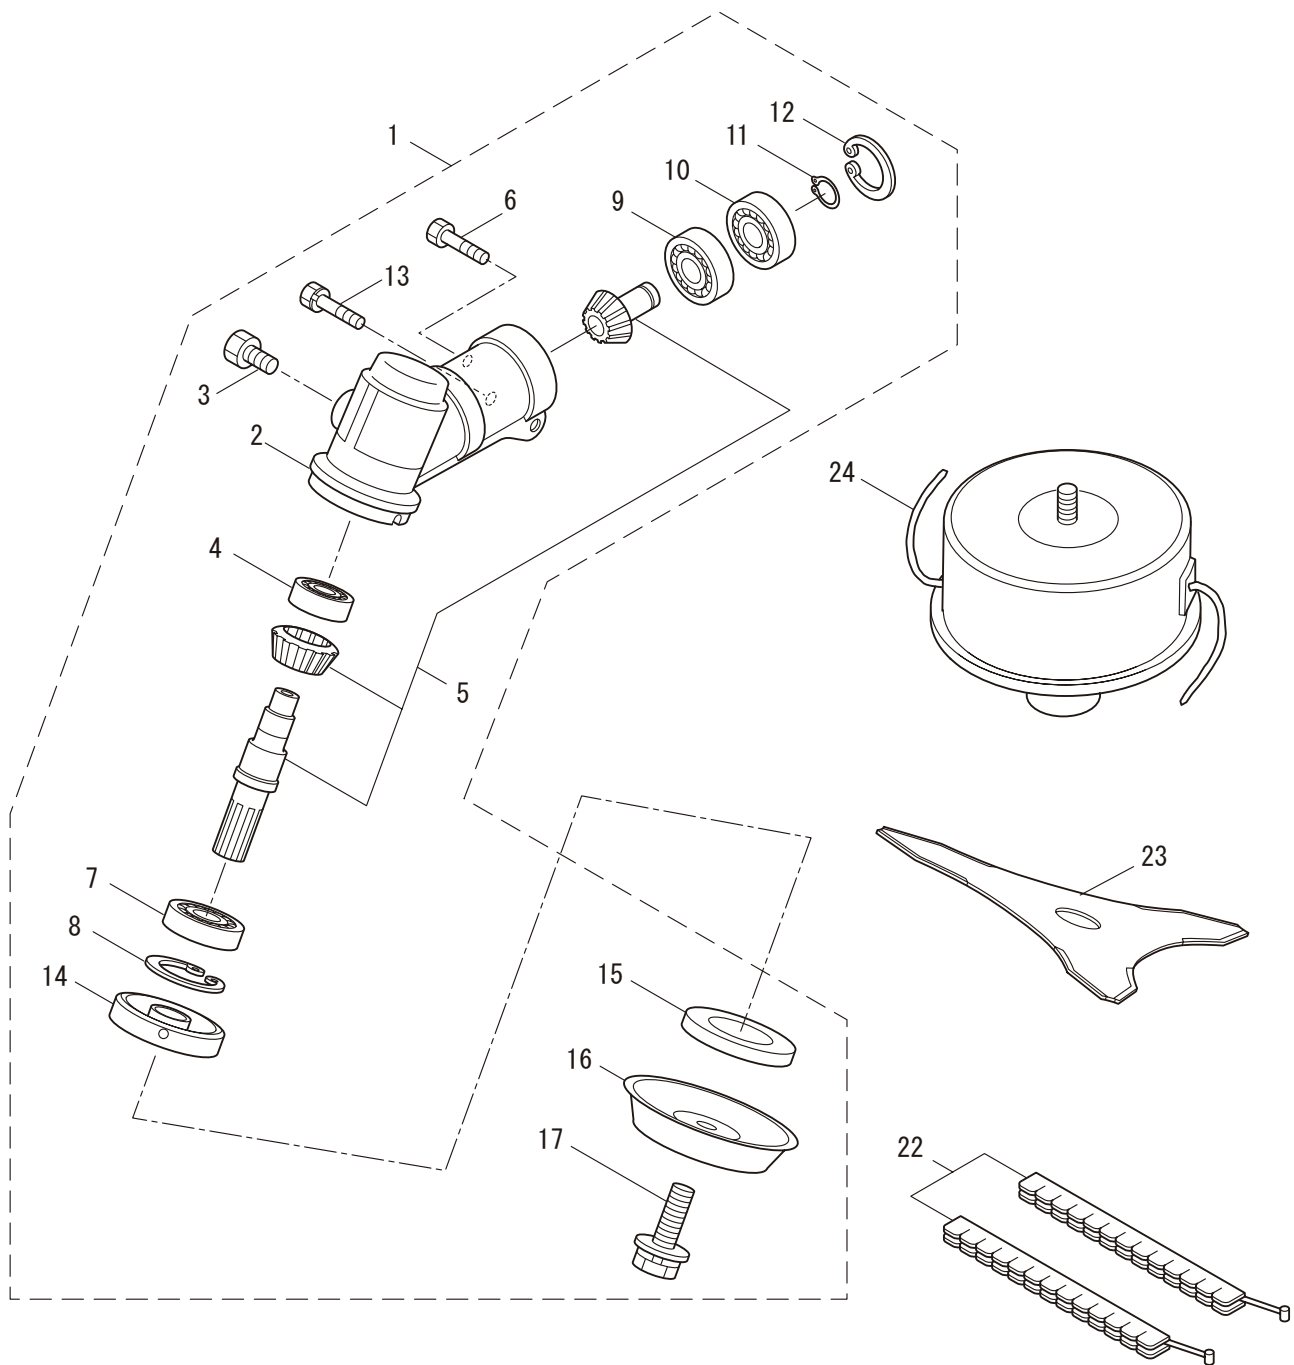

2. BC260RS GEARCASE

Ref. No.	Part No.	Part Name	Q'ty	Remarks
2-1	228403	Gearcase Ass'y	1	Incl.2-17
2-2	225960	Gearcase	1	
2-3	089101	Bolt	1	M8x10
2-4	227990	Bearing	1	#608
2-5	228416	Gear Set	1	
2-6	225896	Bolt	1	M5x10
2-7	227991	Bearing	1	#6001DDU
2-8	055185	Snap Ring	1	#28
2-9	227992	Bearing	1	#609
2-10	227993	Bearing	1	#609Z
2-11	228477	Snap Ring	1	#9
2-12	140270	Snap Ring	1	#24
2-13	092561	Bolt	1	M5x25
2-14	212986	Boss Adapter	1	
2-15	140275	Clamping Washer	1	
2-16	215547	Stabilizer	1	
2-17	215610	Bolt	1	M8x22,Counterclockwise
2-18	229486	Instruction Manual	1	
2-19	210418	Box Spanner	1	13x19x(+)
2-20	022865	Double-ended Wrench	1	8x10
2-21	210181	Lever Handle	1	3.5x170L
2-22	220534	Blade Cover	1	
2-23	227910	3-Teeth Blade	1	
2-24	226182	Nylon Head (L) 4	1	
2-25	522583	Parts List	1	BC260RS