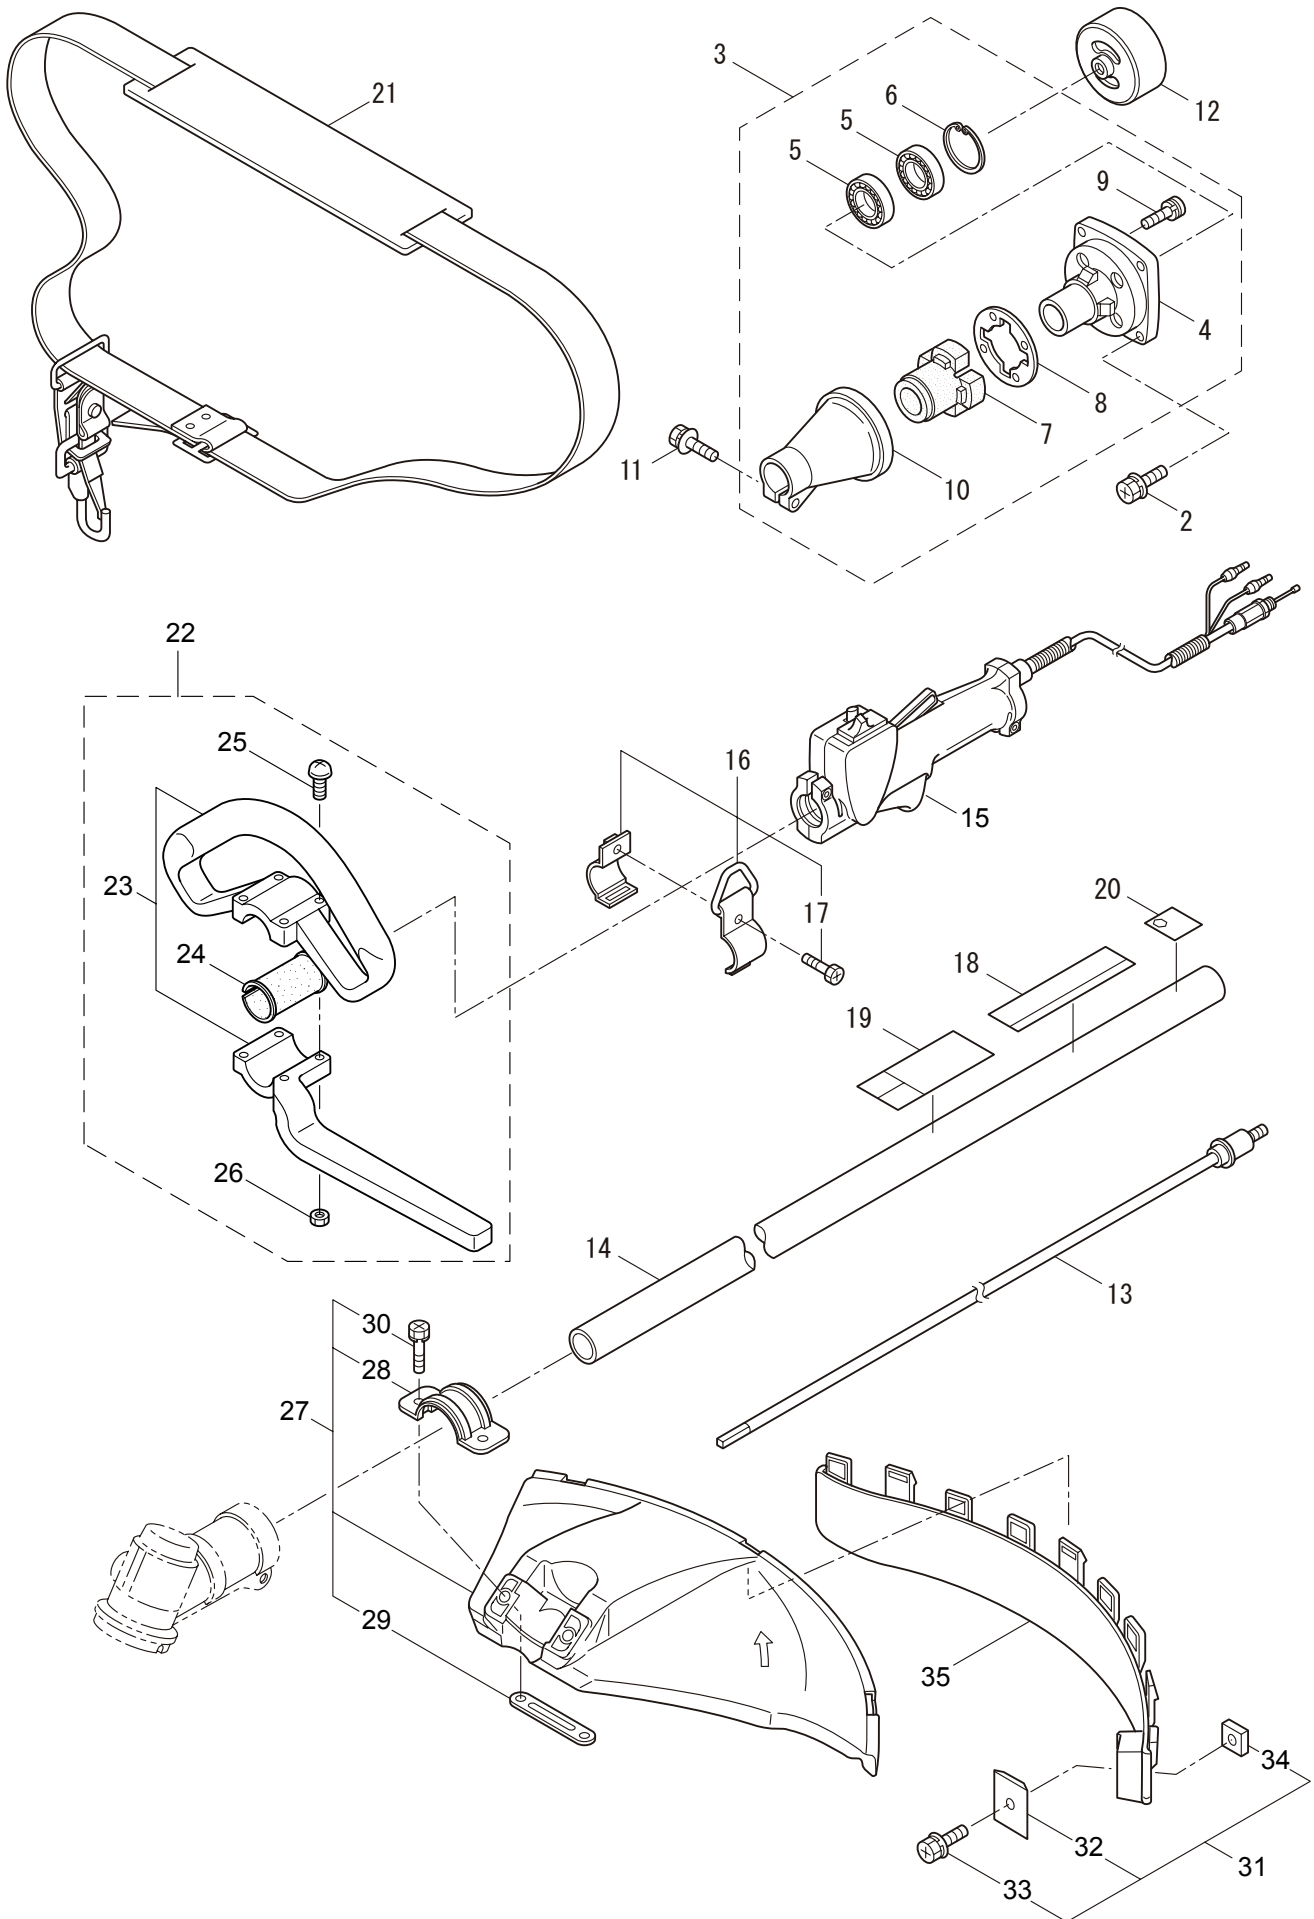

PARTS LIST

BC260RS

CONTENTS

1. MAIN BODY	1 ~ 2
2. GEARCASE.....	3 ~ 4
3. ENGINE	5 ~ 8
4. CARBURETOR, FUEL TANK	9 ~ 10

2008. 05.

P/N 522583

1. BC260RS
MAIN BODY

Ref. No.	Part No.	Part Name	Q'ty	Remarks
1-1	363479	BC260RS	1	
1-2	817002	Bolt	4	M5x20
1-3	215512	Clutch Case Ass'y	1	Incl.4-10
1-4	214592	Bearing Case	1	
1-5	214161	Bearing	2	#6000ZZ
1-6	054676	Snap Ring	1	#26
1-7	214162	Buffer	1	
1-8	214163	Washer	1	
1-9	092033	Screw	4	M5x15
1-10	214593	Driveshaft Tube Adapter	1	
1-11	092561	Bolt	1	M5x25
1-12	222671	Clutch Drum	1	
1-13	219268	Driveshaft Ass'y	1	
1-14	218711	Driveshaft Tube	1	
1-15	229001	Throttle Trigger	1	
1-16	054691	Hanging Bracket Ass'y	1	Incl.17
1-17	089738	Bolt	1	M5x15
1-18	229716	Label	1	BC260RS
1-19	223188	Label	1	
1-20	228043	Label	1	
1-21	220533	Hanging Strap Ass'y	1	
1-22	222454	Loop Handle Ass'y	1	Incl.23-26
1-23	222520	Loop Handle	1	
1-24	213171	Packing	1	
1-25	222142	Screw	4	M5x28
1-26	081027	Nut	4	M5
1-27	228302	Safety Cover Ass'y	1	Incl.28-30
1-28	227822	Bracket	1	
1-29	227819	Bracket	1	
1-30	092555	Bolt	2	M6x30
1-31	228301	Code Cutter Ass'y	1	Incl.32-34
1-32	227823	Code Cutter	1	
1-33	817002	Bolt	1	M5x20
1-34	228325	Nut	1	
1-35	227812	Extension	1	