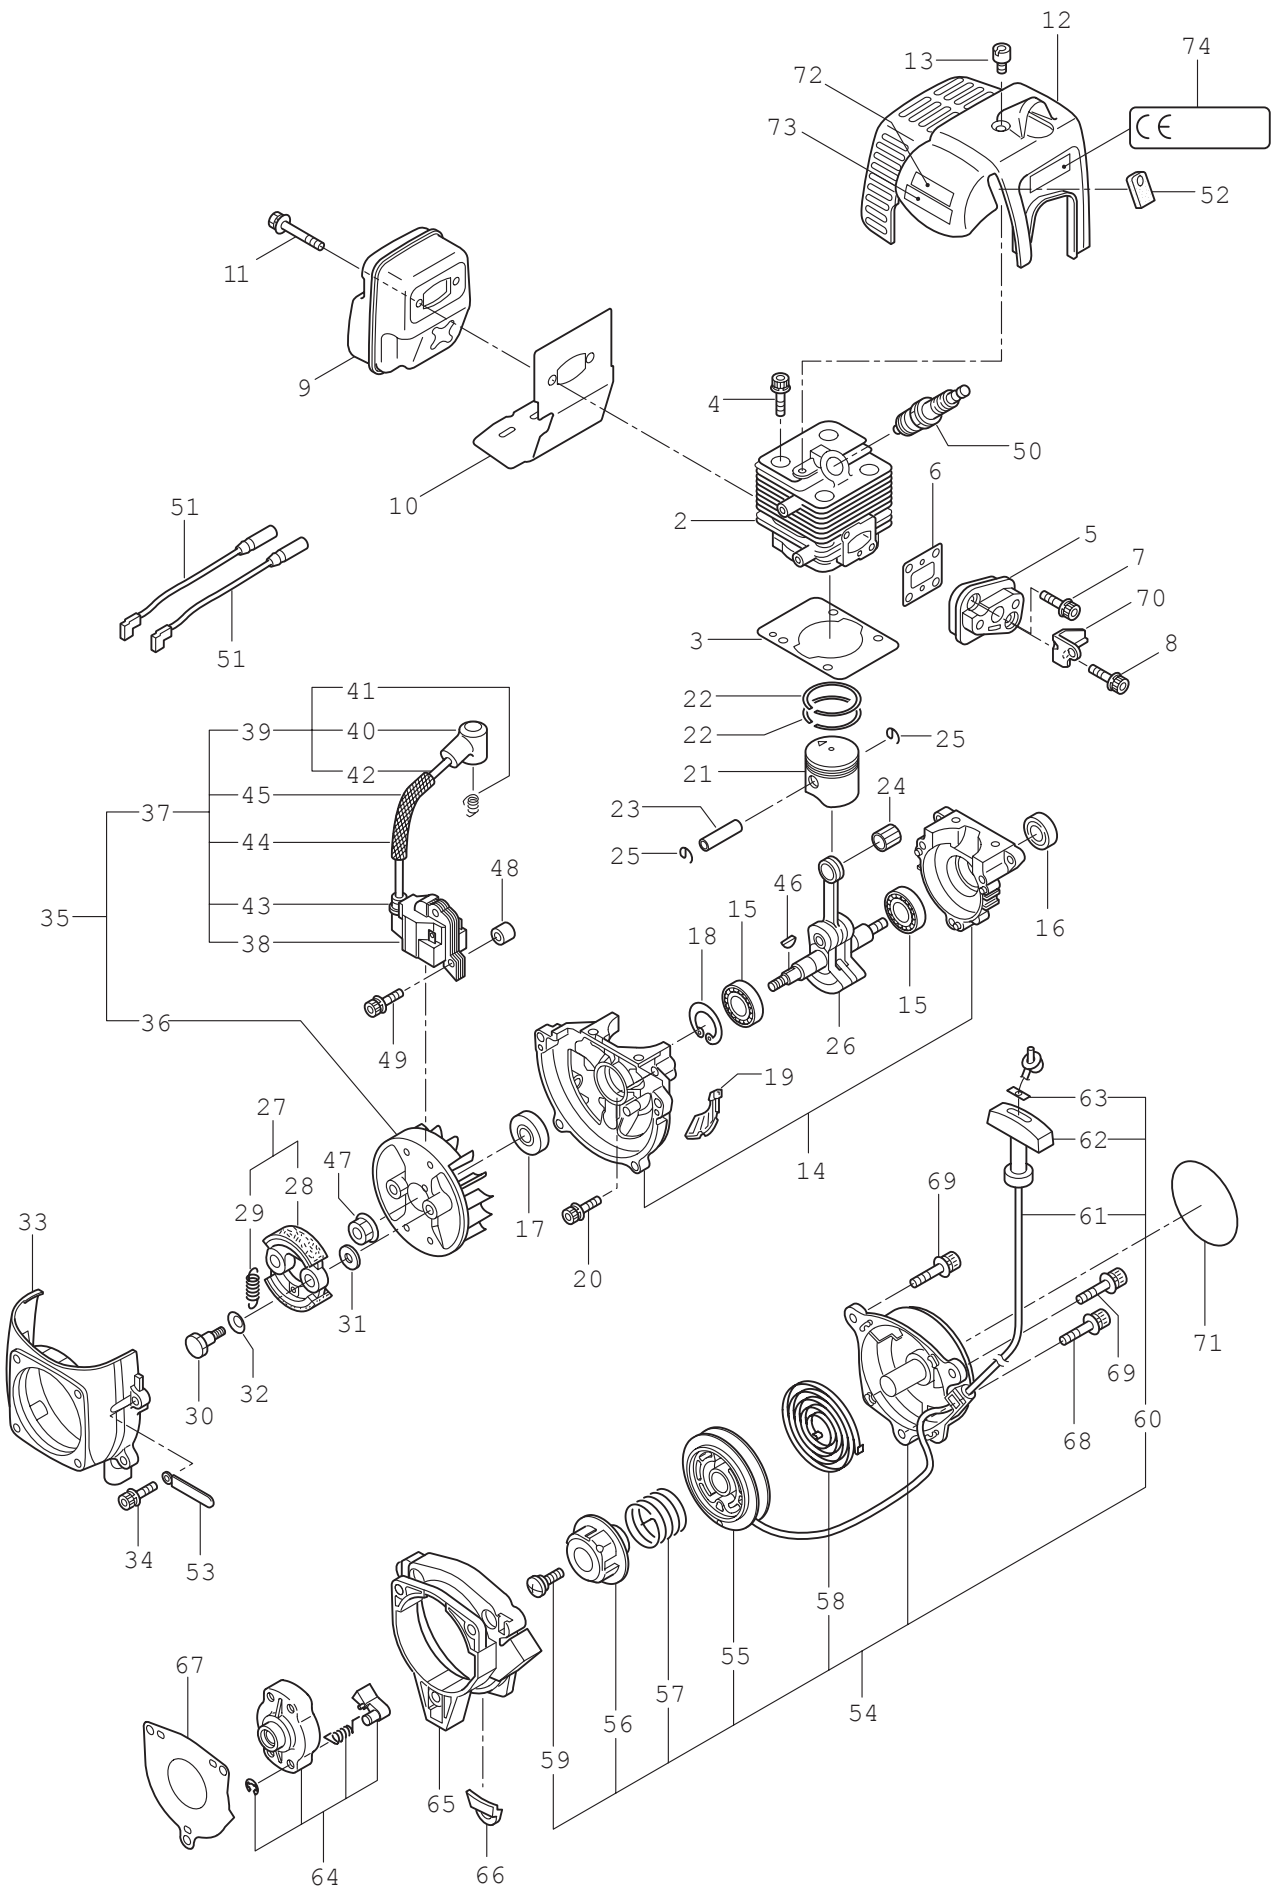

3. BC260RS ENGINE

Ref. No.	Part No.	Part Name	Q'ty	Remarks
3-46	261076	Woodruff Key	1	3x10
3-47	261417	Nut,Rotor	1	M8
3-48	280381	Spacer	2	
3-49	261256	Cap Screw	2	M4x25
3-50	262483	Spark Plug	1	NGK BP6Y
3-51	267492	Lead	2	130L
3-52	269189	Grommet	1	
3-53	264588	Clamp	1	
3-54	283477	Recoil Ass'y	1	Incl.55-63
3-55	283504	Reel	1	
3-56	283505	Cam Plate	1	
3-57	283506	Spring	1	
3-58	280931	Spiral Spring	1	
3-59	267213	Screw	1	
3-60	283578	Stator Rope Ass'y	1	Incl.61-63
3-61	283579	Stator Rope	1	
3-62	261725	Starter Grip	1	
3-63	283511	Rope Stopper	1	
3-64	283575	Starter Pawl Ass'y	1	
3-65	280696	Adapter Ass'y	1	
3-66	269351	Nut	1	
3-67	269206	Plate	1	
3-68	265726	Cap Screw	4	M4x16
3-69	269273	Cap Screw	2	M4x20
3-70	264634	Stay	1	
3-71	284810	Label	1	REVERSE2 DE260
3-72	269860	Label	1	
3-73	265694	Label	1	
3-74	267561	Label	1