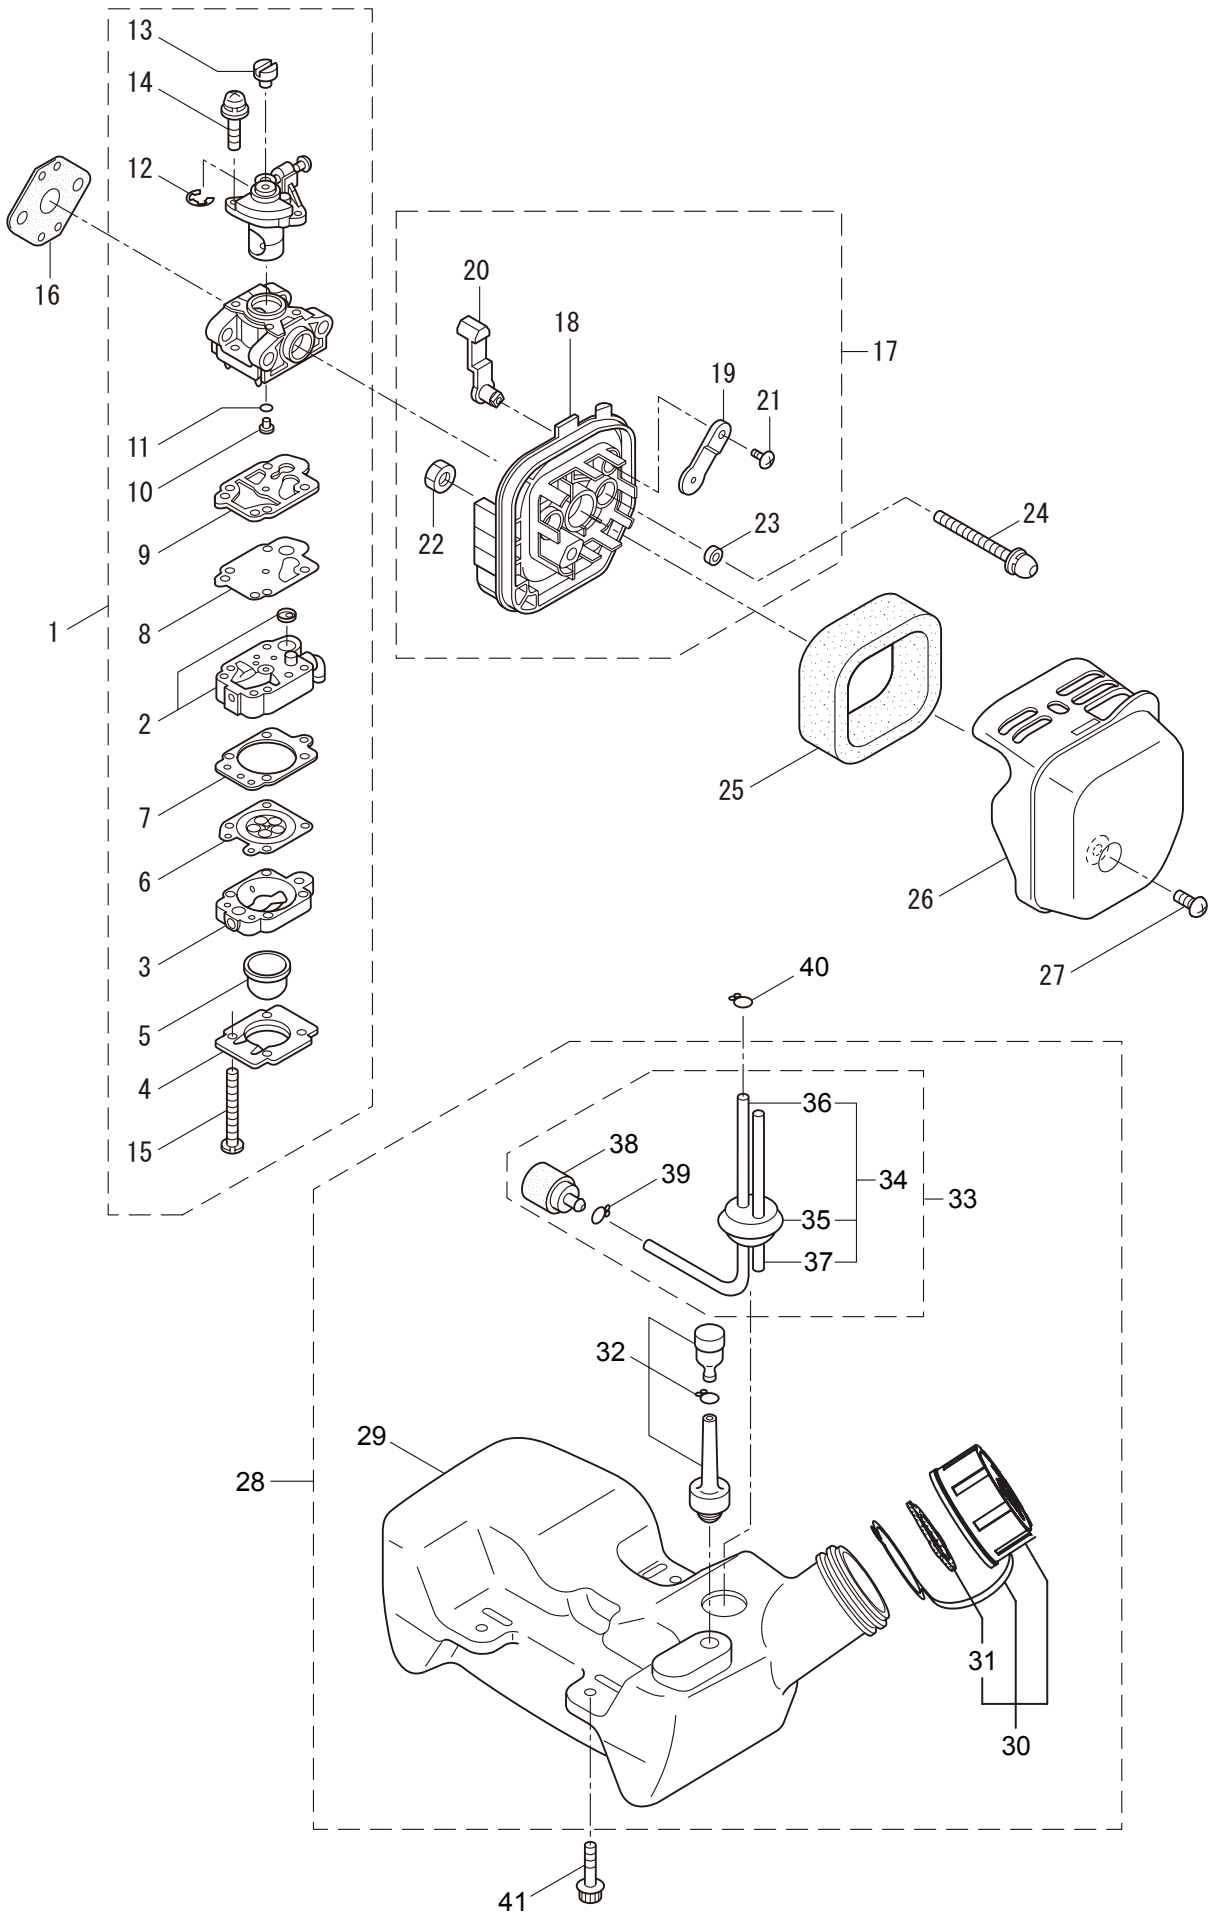

4. BC260RS
CARBURETOR, FUEL TANK

Ref. No.	Part No.	Part Name	Q'ty	Remarks
4-1	280101	Carburetor Ass'y	1	Incl.2-15
4-2	263739	Pump Body	1	
4-3	262991	Purge Body	1	
4-4	262992	Cover Plate	1	
4-5	261874	Primer Bulb	1	
4-6	283905	Diaphragm, Meterring	1	
4-7	262993	Gasket	1	
4-8	262994	Diaphragm,Fuel Pump	1	
4-9	282576	Gasket	1	
4-10	267358	Main Jet	1	
4-11	261871	O-Ring	1	
4-12	261876	E-Ring	1	
4-13	261658	Swivel	1	
4-14	264682	Screw	2	
4-15	262996	Screw	4	
4-16	261864	Gasket	1	
4-17	269052	Case Ass'y	1	Incl.18-23
4-18	269050	Case Body	1	
4-19	269028	Valve	1	
4-20	269029	Lever	1	
4-21	269032	Screw	1	
4-22	081028	Nut	1	M5
4-23	269051	Sleeve	2	
4-24	262720	Cap Screw	2	M5x55
4-25	269030	Element	1	
4-26	269580	Cleaner Cover	1	
4-27	269031	Screw	1	M5x12
4-28	281601	Fuel Tank Ass'y	1	Incl.29-39
4-29	269200	Fuel Tank	1	
4-30	281564	Fuel Tank Cap Ass'y	1	Incl.31
4-31	269377	Gasket	1	
4-32	261696	Breather Ass'y	1	
4-33	265952	Fuel Pipe Pick-up Ass'y	1	Incl.34-39
4-34	265867	Fuel Pipe Ass'y	1	Incl.35-37
4-35	265869	Grommet	1	
4-36	261690	Fuel Pipe	1	160L
4-37	263038	Return Pipe	1	3x6x85L
4-38	264653	Filter Ass'y	1	
4-39	261117	Clip	1	
4-40	261117	Clip	1	
4-41	269690	Cap Screw	3	M5x18