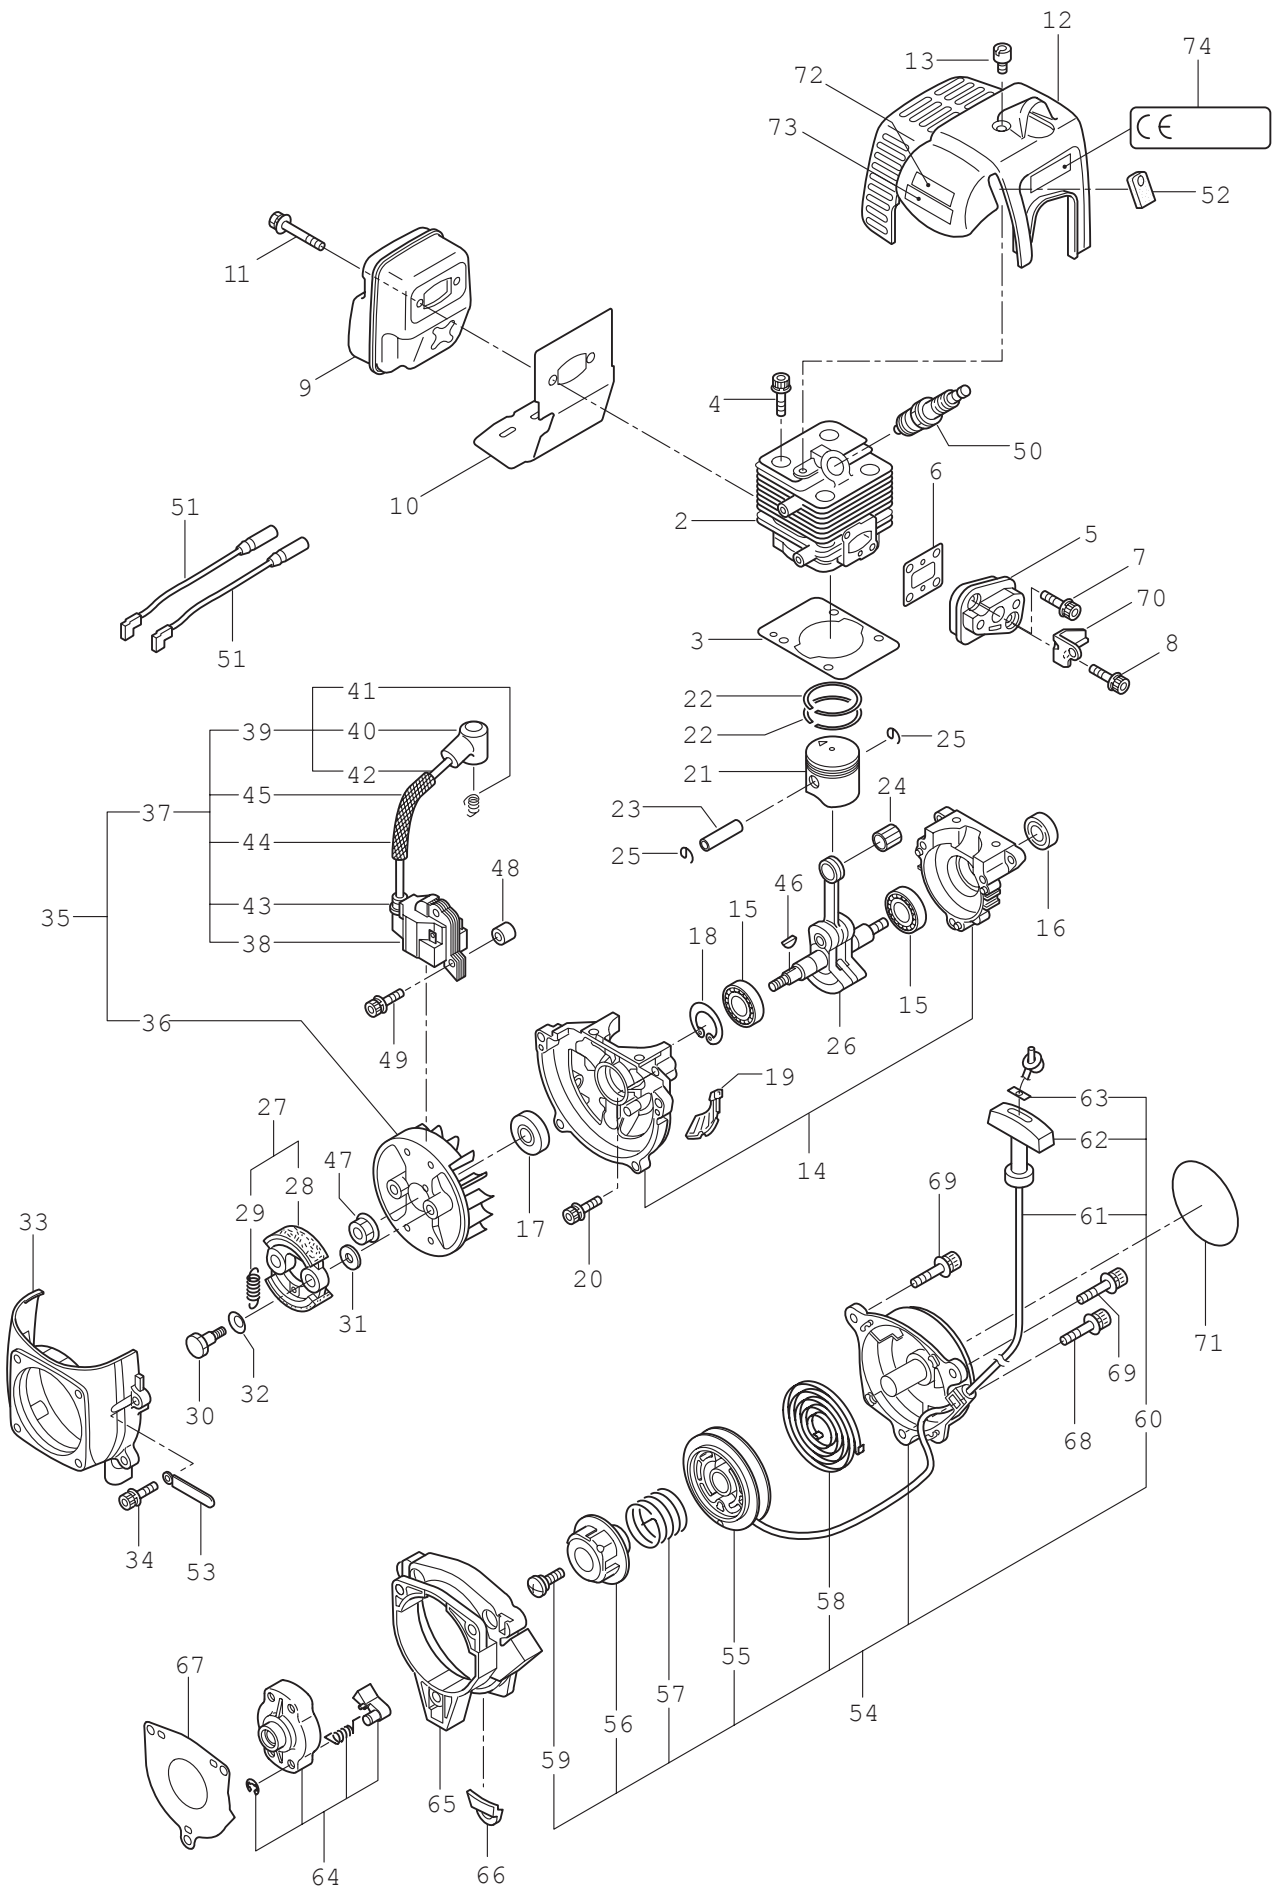

3.BC260RS ENGINE

Ref. No.	Part No.	Part Name	Q'ty	Remarks
3-1	858436	Engine	1	DE260/50
3-2	269140	Cylinder	1	New gasket required
3-3	282330	Gasket	1	
3-4	261250	Cap Screw	4	M5x20
3-5	267924	Insulator	1	New gasket required
3-6	267049	Gasket	1	
3-7	265924	Cap Screw	1	M5x25
3-8	265925	Cap Screw	1	M5x25
3-9	280734	Muffler	1	
3-10	280428	Gasket	1	
3-11	266264	Cap Screw	2	M5x50
3-12	269150	Top Cover	1	
3-13	265742	Knob	1	
3-14	269153	Crankcase	1	
3-15	261491	Bearing	2	#6001C3
3-16	261386	Oil Seal	1	ISCD12227
3-17	261492	Oil Seal	1	ISCD12287
3-18	055185	Snap Ring	1	#28
3-19	264582	Screen	1	
3-20	261246	Cap Screw	3	M5x25
3-21	269160	Piston	1	
3-22	261496	Piston Ring	2	(2)Required
3-23	261497	Piston Pin	1	
3-24	261037	Bearing,Needle	1	KBK8x11x11.8x1
3-25	261576	Clip,Piston	2	
3-26	269436	Crankshaft/Conn.Rod Ass'y	1	
3-27	269168	Clutch Ass'y	1	Incl.28,29
3-28	269169	Clutch Shoe	2	(2)required
3-29	269173	Spring, Clutch	1	
3-30	269647	Clutch Bolt	2	
3-31	269175	Washer	2	6.1x15x1.6
3-32	261777	Wave Washer	2	
3-33	269880	Fan Cover	1	
3-34	261250	Cap Screw	4	M5x20
3-35	280728	Magnet Ass'y	1	Incl.36-45
3-36	261356	Rotor/Fan	1	
3-37	280729	Ignition Coil Ass'y	1	Incl.38-45
3-38	267401	Coil	1	
3-39	267584	Spark Plug Wire Ass'y	1	Incl.40-42
3-40	261074	Plug Boot	1	
3-41	261075	Connector	1	
3-42	267585	Spark Plug Wire	1	
3-43	261072	Cap	1	
3-44	280992	Insulator	1	
3-45	269751	Insulator	1